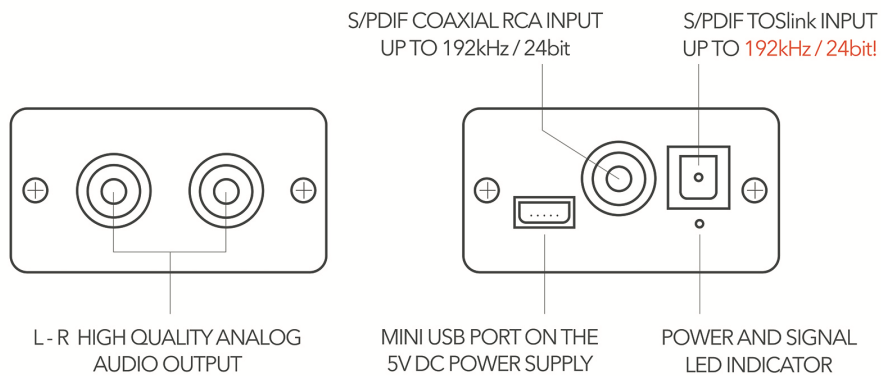

Space

Space

Space Audiophile DAC

SABRE SOUND

Specifications

- | | |
|-----------------------------------|--|
| • Digital to Analog Converter | ESS® SABRE ES9023 Premium DAC. |
| • Output Level | 2Vrms |
| • Dynamic Range - DNR | >112dB |
| • Total Harmonic Distortion - THD | 0.002% |
| • Sample Rate - PCM | 44.1kHz, 48.0kHz, 88.2kHz, 96.0kHz, 176.4kHz, 192kHz |
| • World Length - PCM | 16bit, 20bit, 24bit |
| • Input Power | 5V DC (mini USB) |
| • Power Consumption | 50mA |
| • Dimensions | 43 mm x 57 mm x 23 mm |

Created by Magic Pixel Team
Garvagh, UK e-mail: magicpixel@magicpixel.eu

Hi-Res **AUDIO**

LINEAR
PCM